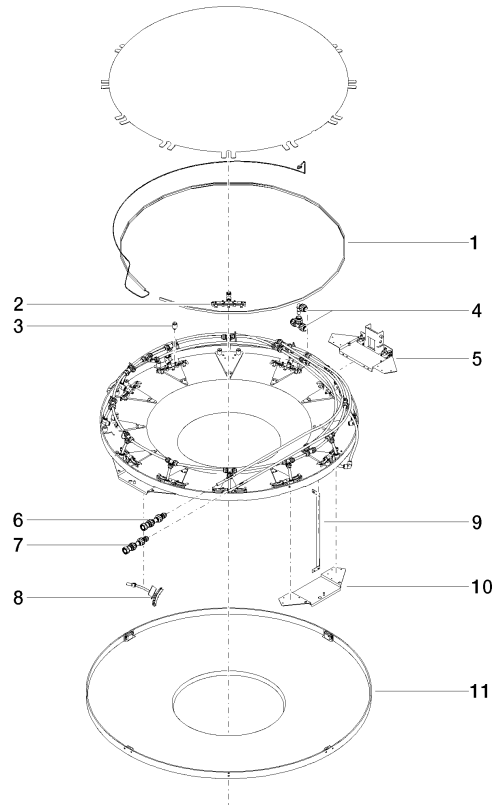

RAINMOON Rain panel - Matte White

41 610 979

- exposed trim parts
- Rain panel with 2 different spray modes
- AQUACIRCLE RAIN: Circular rain curtain, max. flow rate 6.8 l/min (at 3 bar)
- TEMPEST RAIN: Natural rain, max. flow rate 5 l/min (at 3 bar)
- Matt white cover, RAL 9003
- Indirect mood lighting, warm white LED light strip 2700K
- Outer diameter 1240 mm, opening diameter 450 mm
- with anti-scale system
- Weight 22.5 kg
- Protection rating IP67
- Control elements not included among the items supplied

Required miscellaneous

RAINMOON Concealed ceiling installation box - 35 610 970 90

- Ceiling installation enclosure 1356 x 1356 x 290 mm
- concealed rough parts
- Opening diameter 1252 mm
- min. recess depth 290 mm

RAINMOON Rain panel - Matte White

41 610 979

Certificates

LGA_29445.

RAINMOON Rain panel - Matte White

41 610 979

Spare parts list

No.	Item Number	Name	Quantity used	Delivery time
1	90 10 01 183 00 90	lamp	1	2
2	90 17 09 056 01 90	jet module	12	60
3	90 18 40 222 00 90	adaptor	24	2
4	90 24 04 321 00 90	threaded connector	1	60
5	90 17 20 211 00 90	joint	1	60
6	90 24 04 346 01 90	connection AQUACIRCLE	1	2
7	90 24 04 346 02 90	connection TEMPEST	1	2
8	90 17 09 057 01 90	jet module	12	2
9	90 17 20 217 00 90	holder	4	60
10	90 17 20 216 00 90	holder	3	60
11	90 11 02 325 00 90	cover	1	2